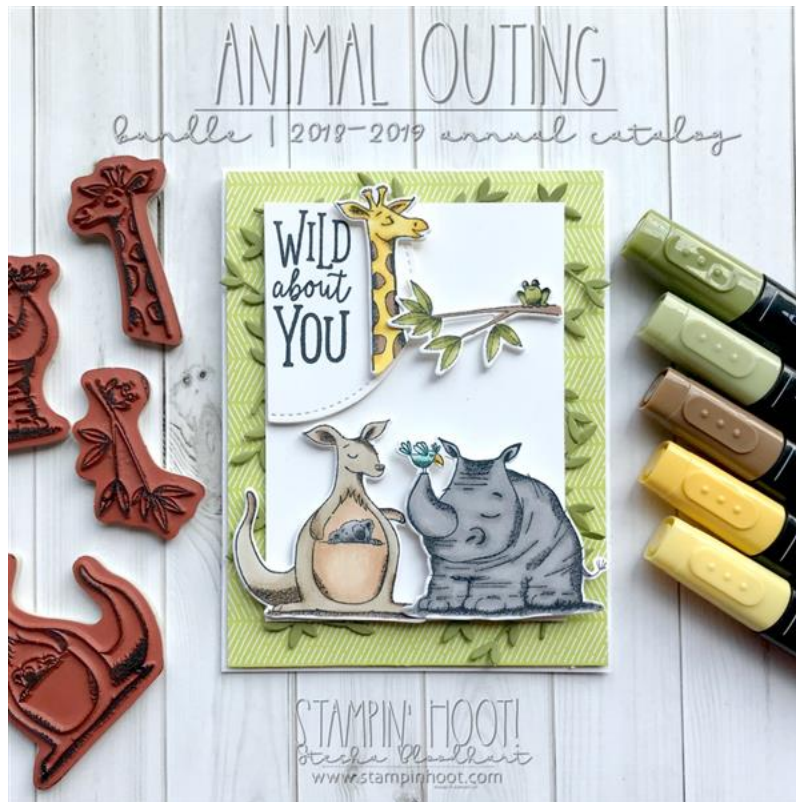

Animal Outing Wild About You Card

Stesha Bloodhart
Stesha@stampinhoot.com
www.stampinhoot.com

1. With a Stampin' Trimmer, cut a piece of Whisper White Thick Cardstock to 4 1/4" x 11". Score and fold at 5 1/2".
2. Cut a piece of Animal Expedition Designer Series Paper to 4 1/8" x 5 3/8". Adhere to card base with Stampin' Dimensionals.
3. Cut a piece of Whisper White Cardstock to 3 1/4" x 4 1/2". Add strips of Snail Adhesive around the edges on the backside.
4. Crop a dozen Old Olive branches using the Big Shot and branch die. Adhere to the strips of Snail Adhesive, piecing apart if needed for good coverage. Adhere to card base with Stampin' Dimensionals.
5. Stamp each image shown onto Whisper White Thick Cardstock using Tuxedo Black Momento Ink.
6. Crop each image out with the Big Shot, Magnetic Platform, and coordinating Framelit Dies.

Animal Outing Wild About You Card

Stesha Bloodhart
Stesha@stampinhoot.com
www.stampinhoot.com

7. Color the images with the following Stampin' Blends:
 - a. Giraffe - Light & Dark Daffodil Delight, Light Pumpkin Pie, Bronze
 - b. Frog on Branch - Bronze, Light & Dark Old Olive
 - c. Kangaroo & Koala - Light & Dark Crumb Cake, Bronze, Ivory, Light & Dark Smoky Slate
 - d. Rhino & Bird - Light & Dark Smoky Slate, Light & Dark Pool Party, Light Bermuda Bay, Dark Daffodil Delight
8. Crop the Wild About You Sentiment (Tuxedo Black Momento Ink) with the Big Shot and Stitched Circle Framelit Die. Cut the edge as shown.
9. Adhere all die cuts with Stampin' Dimensionals.

Stesha

Animal Outing Wild About You Card

Stesha Bloodhart
Stesha@stampinhoot.com
www.stampinhoot.com

[Animal Outing Clear-Mount Bundle](#)

148324

Price: \$45.00

[Animal Outing Wood-Mount Bundle](#)

148323