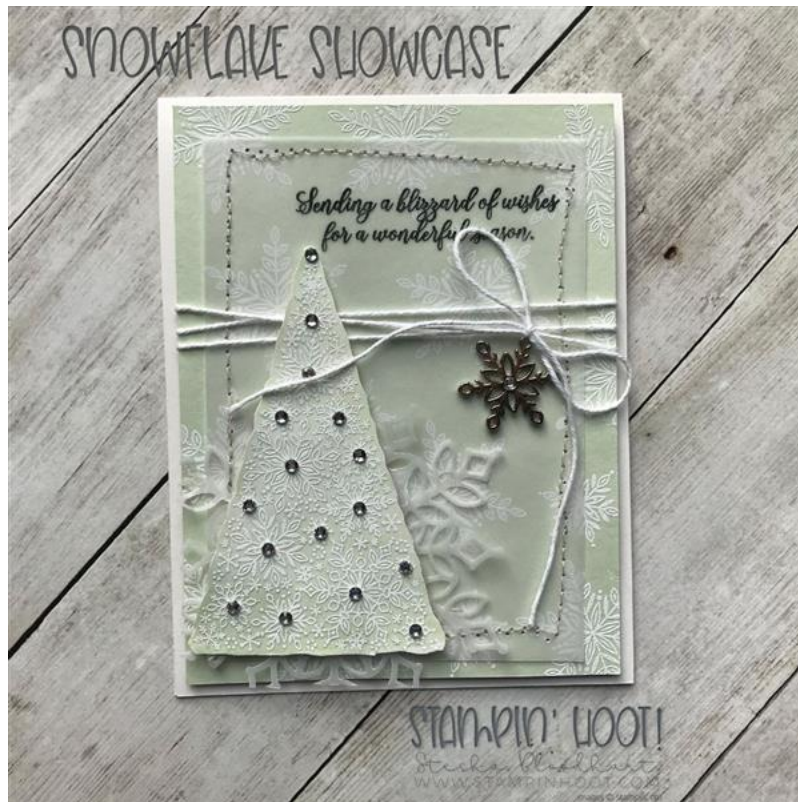

Snowflake Showcase Holiday Card

Stesha Bloodhart
Stesha@stampinhoot.com
www.stampinhoot.com

1. With a Stampin' Trimmer, cut a piece of Whisper White Cardstock to 4 1/4" x 11". Score and fold at 5 1/2".
2. Cut a piece of Soft Sea Foam Cardstock to 4" x 5 1/4". Stamp multi-sized snowflakes in Versamark Ink and cover with White Stampin' Emboss Powder. Flick to remove excess powder and set with a Heat Tool.
3. Cut a piece of Vellum Cardstock to 3 1/2" x 4 3/4". Use a sewing machine to attach to the Soft Sea Foam. Wrap Whisper White Solid Baker's Twine around as shown, securing with a bow. Stamp the sentiment in Jet Black Stazon Ink. Adhere to the card base with Stampin' Dimensionals.
4. Crop a piece of Vellum Cardstock using the Big Shot and large snowflake die from the Snowfall Thinlits Dies. Adhere to the bottom left corner with a Stampin' Dimensional. Snip the excess to match the edges of the card.
5. Stamp the snowflake tree in Versamark Ink onto Soft Sea Foam Cardstock. Cover with White Stampin' Emboss Powder and set with a Heat Tool. Snip with a Paper Snips. Add Rhinestone

Snowflake Showcase Holiday Card

Stesha Bloodhart
Stesha@stampinhoot.com
www.stampinhoot.com

- Basic Jewels to the center of the snowflakes. Adhere with Stampin' Dimensionals.
6. Add a Snowflake Trinket to the bottom of the baker's twine bow, adhered with a Mini Glue Dot.

Stesha

Snowflake Showcase Holiday Card

Stesha Bloodhart
Stesha@stampinhoot.com
www.stampinhoot.com

[Snow Is Glistening
Photopolymer Stamp
Set](#)

149742
Price: \$21.00

[Whisper White 8-1/2"
X 11" Thick Cardstock](#)