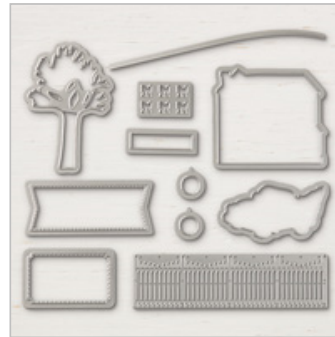

Festive Farmhouse Holiday Card #3

Stesha Bloodhart
Stesha@stampinhoot.com
www.stampinhoot.com

1. With a Stampin' Trimmer, cut a piece of Cherry Cobbler Cardstock to 4 1/4" x 11". Score and fold at 5 1/2".
2. Cut a piece of Festive Farmhouse Designer Series Paper to 4 1/4" x 5". Adhere with Snail Adhesive.
3. Crop the large Stitched Shaped Circle Framelit in Whisper White Cardstock. Adhere with Stampin' Dimensionals.
4. Cut a piece of 1/2" Gray Granite Texture Weave Ribbon to 3 1/2". Adhere with Stampin' Dimensionals.
5. Stamp the "Merry Christmas" Sentiment and truck image in Tuxedo Black Memento Ink onto Whisper White Thick Cardstock. Crop with the Big Shot and Coordinating dies from the Farmhouse Framelits Dies. Color the truck with Stampin' Blends (Cherry Cobbler, Basic Black, Smoky Slate, Old Olive). Adhere with Stampin' Dimensionals.
6. Add three black Faceted Dots to the card for a final touch.

Festive Farmhouse Holiday Card #3

Stesha Bloodhart
Stesha@stampinhoot.com
www.stampinhoot.com

Stesha

Festive Farmhouse Holiday Card #3

Stesha Bloodhart
Stesha@stampinhoot.com
www.stampinhoot.com

[Farmhouse Christmas
Photopolymer Bundle](#)

149941

Price: \$44.00

[Farmhouse Christmas
Photopolymer Stamp](#)

[Set](#)

148478

Price: \$17.00

[Farmhouse Framelits
Dies](#)

147922

Price: \$32.00

[Big Shot](#)

143263

Price: \$110.00

[Magnetic Platform](#)

130658

Price: \$40.00

[Stitched Shapes
Framelits Dies](#)