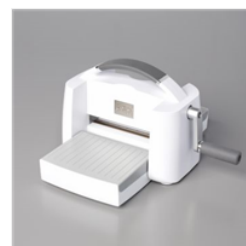

Evening Evergreen  
8-1/2" X 11"  
Cardstock -  
155574

Price: \$8.75

Add to Cart

Evening Evergreen  
Classic Stampin'  
Pad - 155576

Price: \$7.50

Add to Cart

Stamparatus -  
146276

Price: \$49.00

Add to Cart

Windmill Fields  
Dies - 157683

Price: \$33.00

Add to Cart

Horizon Dies -  
157778

Price: \$33.00

Add to Cart

Stampin' Cut &  
Emboss Machine -  
149653

Price: \$120.00

Add to Cart

Mini Stampin' Cut  
& Emboss  
Machine - 150673

Price: \$60.00

Add to Cart