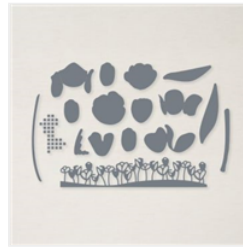

Tie a double bow of White Baker's Twine. Adhere with a Mini Glue Dot.

Happy Mother's Day with Tulips

Stesha Bloodhart

715.497.6313

Stesha@stampinhoot.com

<https://stampinhoot.com/>

Stamp the sentiment in Versamark Ink onto a 3/8 x 2 3/4 piece of Basic Black Cardstock. Cover with White Stampin' Emboss Powder. Set with a Heat Tool. Snip the end at a slant with Paper Snips. Adhere with Mini Stampin' Dimensionals and Multipurpose Liquid Glue.

Price: \$52.00

Add to Cart

Flowering Tulips
Photopolymer
Stamp Set
(English) - 157672

Price: \$23.00

Add to Cart

Tulips Dies -
157677

Price: \$35.00

Add to Cart

Basic White 8-1/2"
X 11" Thick
Cardstock -
159229

Price: \$8.25

Add to Cart

Mini Stampin' Cut
& Emboss
Machine - 150673

Price: \$60.00

Add to Cart

Stampin' Cut &
Emboss Machine -
149653

Price: \$120.00