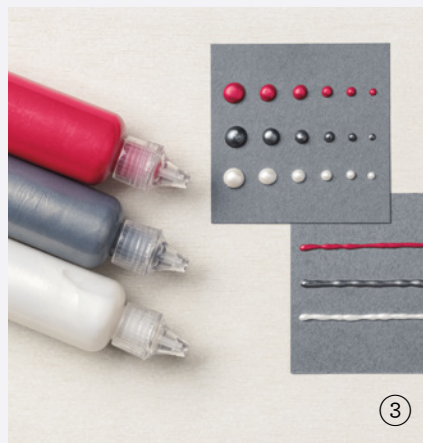

③

1. COTTAGE WREATHS BUNDLE

159659 | ~~$58.00~~ $52.00

10% BUNDLED SAVINGS Photopolymer • [EN] [FR]

Cottage Wreaths Stamp Set
+ Country Wreaths Dies (p. 74)

2. SILVER-THREADED TWINE

159662 | $8.00

10 yards (9.1 m).

3. PEARLIZED ENAMEL EFFECTS BASICS

156310 | $15.00

3 bottles: 1 oz. (29.5 ml) each of 3 colors. Black, Real Red, white.

4. GINGHAM COTTAGE 12" X 12" (30.5 X 30.5 CM) DESIGNER SERIES PAPER

159651 | $30.00

48 sheets: 4 each of 12 double-sided designs*. Acid free, lignin free.

*Visit stampinup.com and search by item number to see full paper designs.