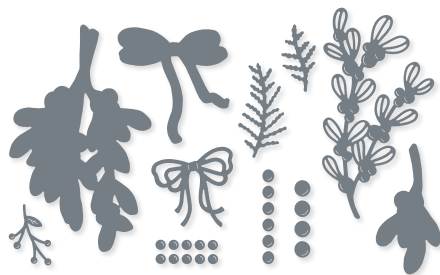

MISTLETOE DIES • 159736 | $31.00
11 dies. Largest die: 4" x 3-3/4"
(10.2 x 9.5 cm).

10%
BUNDLED SAVINGS

MISTLETOE MAGIC BUNDLE
159737 | ~~$53.00~~ $47.50
Cling •
Mistletoe Magic Stamp Set (p. 15) + Mistletoe Dies