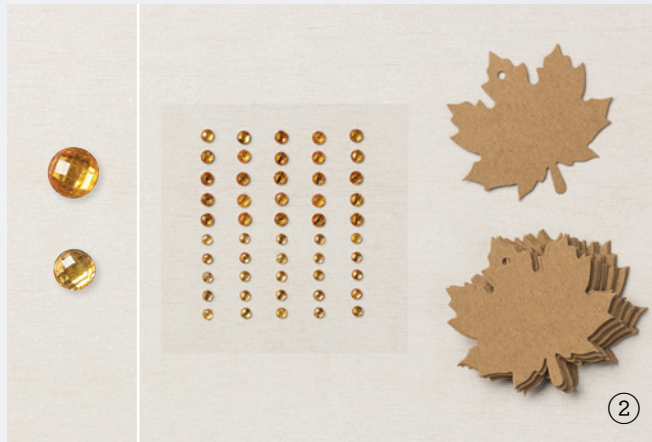

①

②

③

④

⑤

1. HELLO HARVEST BUNDLE
159644 | \$55.00 \$49.50
 10% BUNDLED SAVINGS Cling •
 Hello Harvest Stamp Set
 + Rustic Pumpkin Dies (p. 75)

2. LEAF LABEL & AMBER GEM COMBO PACK
159969 | \$8.00
 50 gems: 4 mm, 5 mm. 25 leaves: 2-1/2" x 2-1/2"
 (6.4 x 6.4 cm). Amber, kraft.