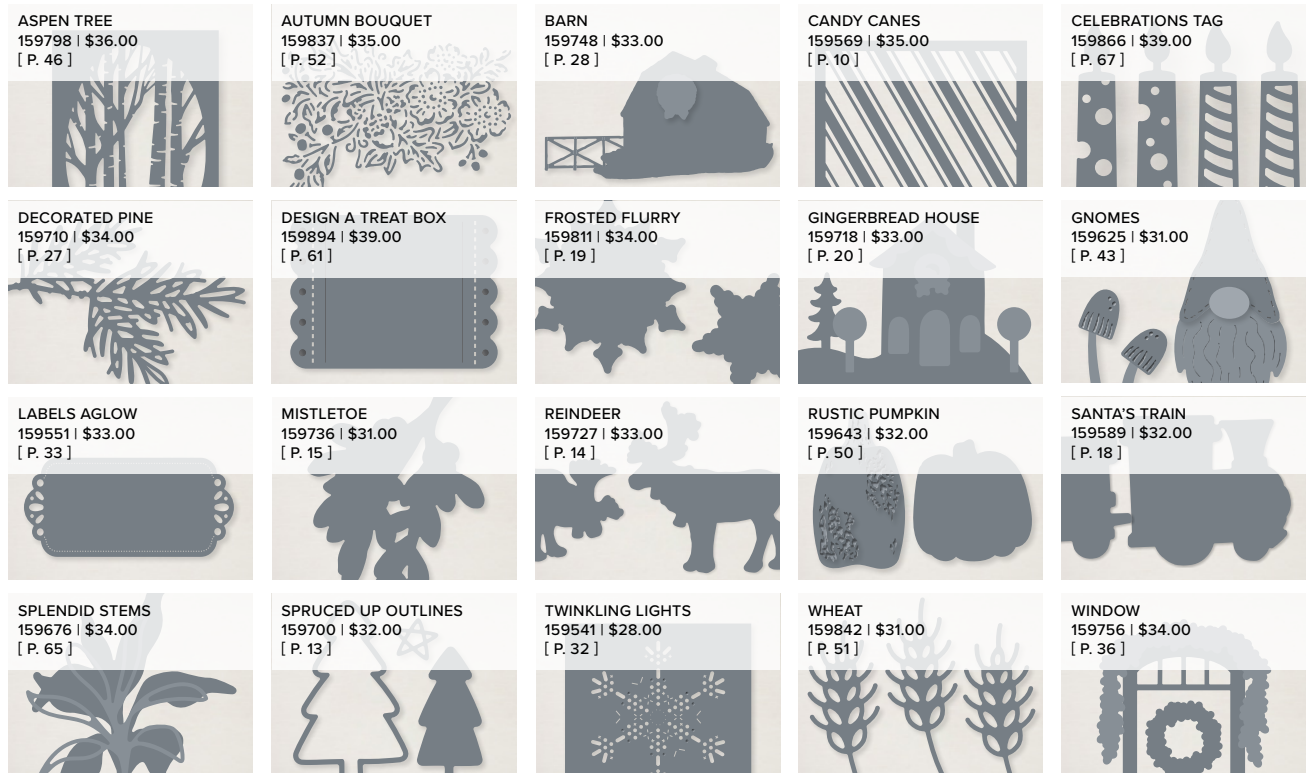

STAMPS (CONT.)

STAMPS (CONT.)

EMBOSSING FOLDERS

HYBRID EMBOSSING FOLDERS

DIES