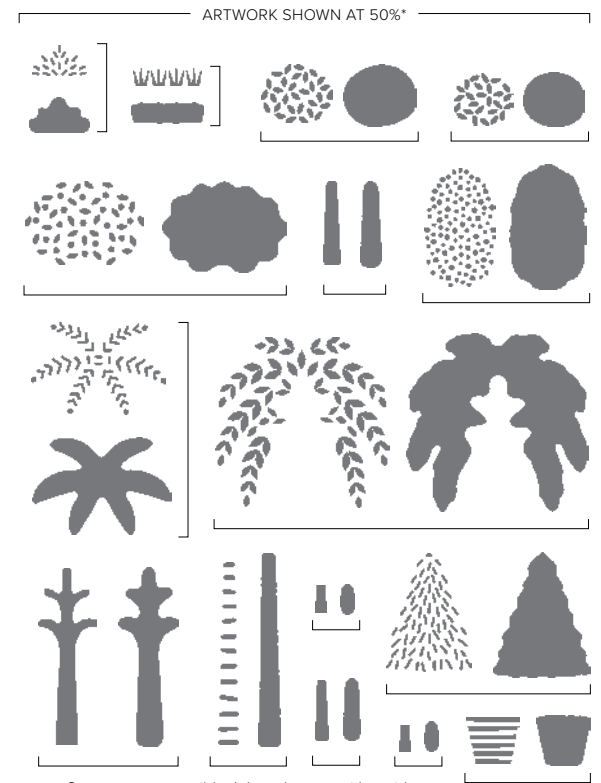

Get twice the fun with Reversibles! Stamp one side of the image, then turn it over and stamp the reverse side. See more options, AC p. 94-95.

COUNTLESS TREES • 159897 | $21.00

17 photopolymer stamps
(suggested clear blocks: a, b, c, d)