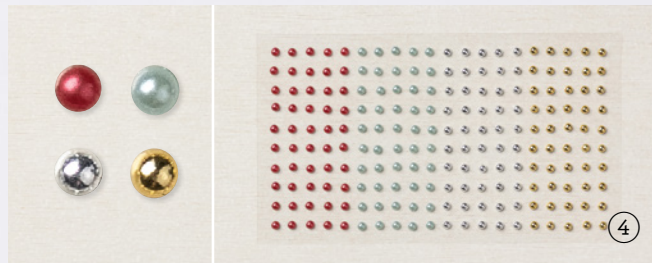

Cling •  

Suite collection includes one of each item listed on the next page.

1. CHRISTMAS LIGHTS BUNDLE
159961 | \$51.00 \$45.75
 10% BUNDLED SAVINGS Cling
 Christmas Lights Stamp Set
 + Twinkling Lights Dies (p. 73)