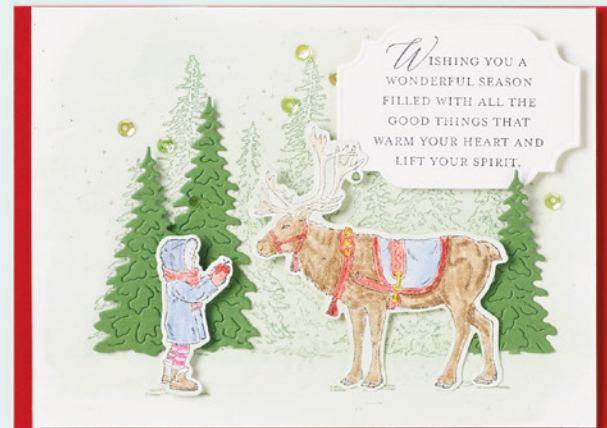

10%
BUNDLED SAVINGS

+

REGAL REINDEER BUNDLE
159728 | $57.00 $51.25

Cling
Regal Reindeer Stamp Set + Reindeer Dies (p. 77)

REINDEER DIES • 159727 | $33.00

Use with a Stampin' Cut & Emboss Machine (p. 12).
18 dies. Largest die: 4-1/2" x 1/4" (11.4 x 0.6 cm).