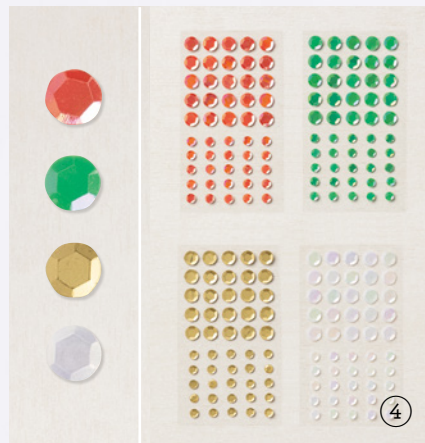

①

②

③

④

⑤

⑥

SWEET SORBET REAL RED GARDEN GREEN POOL PARTY

1. SWEET CANDY CANES BUNDLE
161052 | $57.00 $51.25
10% BUNDLED SAVINGS Cling • EN FR
Sweet Candy Canes Stamp Set
+ Candy Canes Dies (p. 78)

2. CHRISTMAS BANNERS BUNDLE
159993 | $56.00 $50.25
10% BUNDLED SAVINGS Photopolymer • EN FR
Christmas Banners Stamp Set
+ Christmas Banner Dies (p. 78)

3. REAL RED & GARDEN GREEN 3/8" (1 CM) RIBBON COMBO PACK • 159577 | $7.50
2 spools: 1 each of 2 colors. 5 yards (4.6 m) each spool.

4. ADHESIVE-BACKED SEASONAL SEQUINS
159964 | $7.00
200 pieces. 4 mm, 6 mm. Sweet Sorbet, Garden Green, gold, white.

5. REAL RED & WHITE 6" X 6" (15.2 X 15.2 CM) GLIMMER PAPER • 159578 | $5.00
8 single-sided sheets: 4 each of 2 colors. Real Red, white.

6. SWEETEST CHRISTMAS 12" X 12" (30.5 X 30.5 CM) DESIGNER SERIES PAPER
159559 | $12.00
12 sheets: 2 each of 6 double-sided designs*. Acid free, lignin free.

*Visit stamping.com and search by item number to see full paper designs.