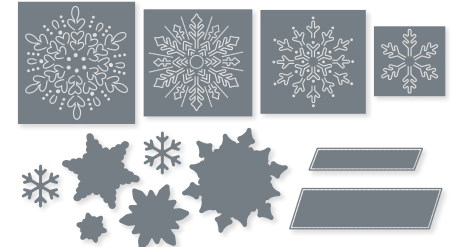

FROSTED FLURRY DIES • 159811 | $34.00
12 dies. Largest die: 3-1/2" x 1"
(8.9 x 2.5 cm).

10%
BUNDLED SAVINGS

HELLO HARVEST BUNDLE
159644 | ~~$55.00~~ $49.50
Cling •
Hello Harvest Stamp Set (p. 50) + Rustic Pumpkin Dies

10%
BUNDLED SAVINGS

JOYFUL FLURRY BUNDLE
159812 | ~~$56.00~~ $50.25
Cling •
Joyful Flurry Stamp Set (p. 19) + Frosted Flurry Dies