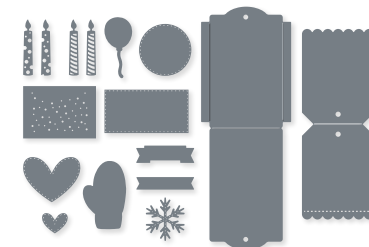

CELEBRATIONS TAG DIES
159866 | $39.00
14 dies. Largest die: 7-3/4" x 3"
(19.7 x 7.6 cm).

10%
BUNDLED SAVINGS

BRIGHTEST GLOW BUNDLE
159552 | ~~$58.00~~ $52.00
Cling •
Brightest Glow Stamp Set (p. 33) + Labels Aglow Dies

10%
BUNDLED SAVINGS

CELEBRATE WITH TAGS BUNDLE
159867 | ~~$62.00~~ $55.75
Cling
Celebrate with Tags Stamp Set (p. 67) + Celebrations Tag Dies