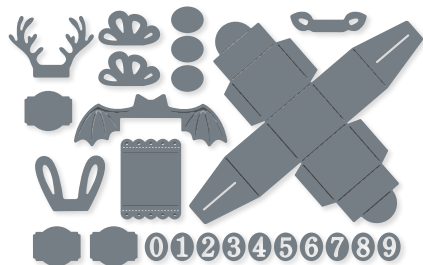

DESIGN A TREAT BOX DIES
159894 | $39.00
15 dies. Largest die: 6-1/4" x 5"
(15.9 x 12.7 cm).

10%
BUNDLED SAVINGS

DESIGN A TREAT BUNDLE
159895 | ~~$54.00~~ $48.50
Photopolymer
Design a Treat Stamp Set (p. 61) + Design a Treat Box Dies