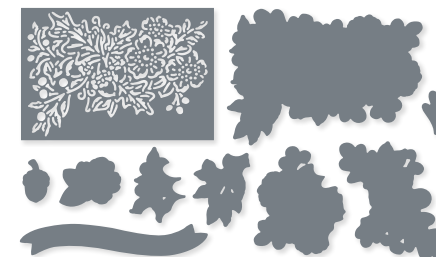

AUTUMN BOUQUET DIES
159837 | $35.00
7 dies. Largest die: 4-1/4" x 3" (10.8 x 7.6 cm).

10%
BUNDLED SAVINGS

FOND OF AUTUMN BUNDLE
159838 | ~~$58.00~~ $52.00
Photopolymer
Fond of Autumn Stamp Set (p. 52) + Autumn Bouquet Dies