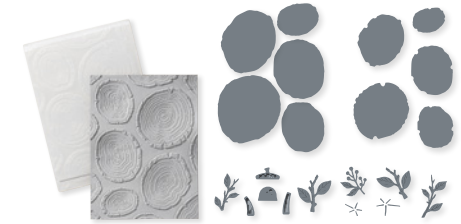

TREE RINGS HYBRID EMBOSSING FOLDER
159888 | $36.00
1 embossing folder: 4-1/2" x 6-1/4" (11.4 x 15.9 cm).
16 dies. Largest die: 4-1/4" x 5-1/4" (10.8 x 13.3 cm).

10%
BUNDLED SAVINGS

RINGED WITH NATURE BUNDLE
159889 | ~~$59.00~~ $53.00
Photopolymer •
Ringed with Nature Stamp Set (p. 62)
+ Tree Rings Hybrid Embossing Folder