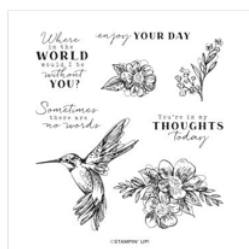

Thoughtful Expressions Cling Stamp Set (English) - 162815

Price: $25.00

[Add to Cart](#)