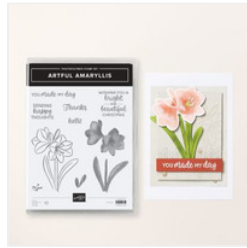

A Simple Card with Artful Amaryllis

Stesha Bloodhart

715.497.6313

Stesha@stampinhoot.com

<https://stampinhoot.com/>

card tutorial: *make this simple card with artful amaryllis*

1. Begin with a 4 1/4 x 11 piece of Basic White Thick Cardstock. Score and fold at 5 1/2 (portrait style card).
2. Cut 6 x 1/4 strips of the following colors of cardstock: Cajun Craze, Calypso Coral, Petal Pink, Lost Lagoon, and Pretty Peacock.
3. Use Paper Snips to trim the strips so they are flush with the edge of the card base.
4. Adhere to the card with Multipurpose Liquid Glue leaving approx. 3/4 open in the upper right and bottom left corners.
5. Position and stamp the sentiments in Petal Pink Classic Ink as shown.
6. Use a Stampin' Cut & Emboss Machine along with the two Artful Amaryllis petal dies to crop the following colors of cardstock: Pretty Peacock, Petal Pink and Cajun Craze.
7. Adhere together with Mini Stampin' Dimensionals and to the card with Stampin' Dimensionals as shown.
8. Embellish with Petal Pink Rainbow Adhesive-Backed Dots.

A Simple Card with Artful Amaryllis

Stesha Bloodhart
715.497.6313

Stesha@stampinhoot.com
<https://stampinhoot.com/>

HOOT-A-RIFIC color combinations

stampinhoot.com

A Simple Card with Artful Amaryllis

Stesha Bloodhart
715.497.6313

Stesha@stampinhoot.com
<https://stampinhoot.com/>

[Artful Amaryllis Bundle \(English\) - 164082](#)

Price: \$41.25

[Add to Cart](#)

[Artful Amaryllis Photopolymer Stamp Set \(English\) - 164242](#)

Price: \$19.00